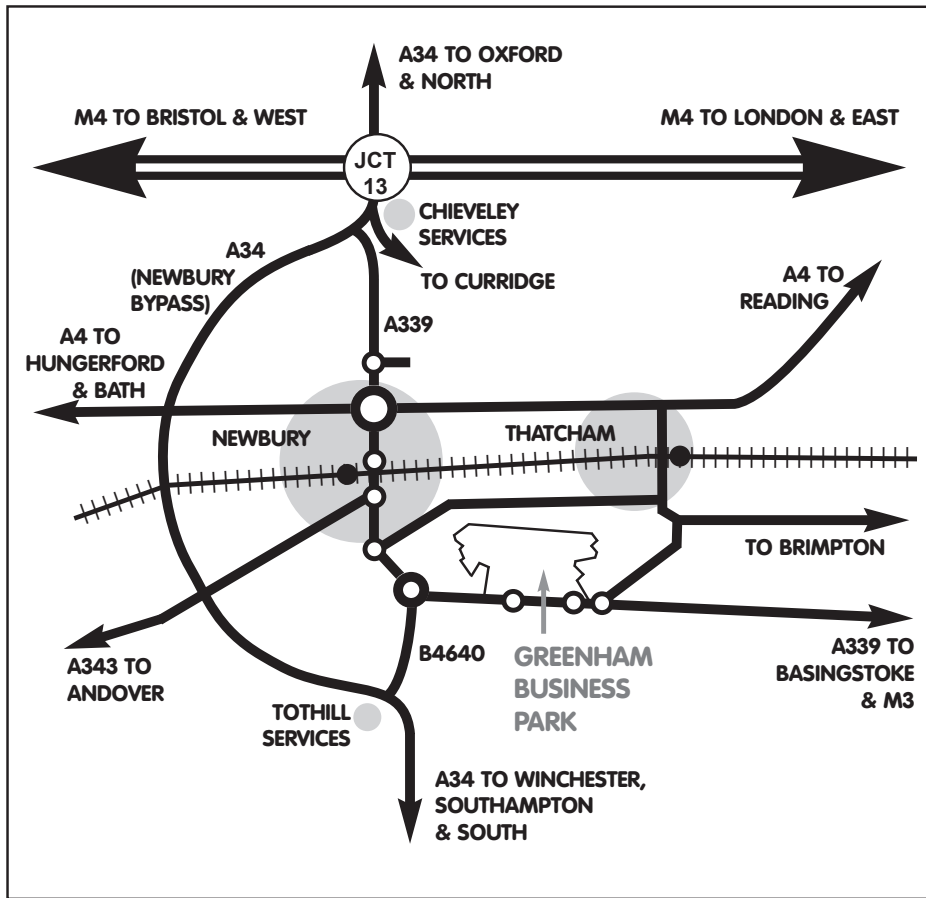

how to find Greenham Business Park

catch the **free**
103 shuttlebus
from Newbury

Newbury - Greenham BusinessPark

Mondays to Fridays except public holidays

Newbury Bus Station	Newbury College	Greenham Business Park
06.35	06.48 (S)	06.52
07.35	07.48 (S)	07.52
08.35	08.48 (S)	08.52
09.35	09.48 (S)	09.58
10.35	10.44	10.58
11.35	11.44	11.58
12.35	12.44	12.58
13.35	13.44	13.52
14.35	14.44	14.58
15.35	15.48 (S)	15.58
16.35	16.48 (S)	16.58
17.35	17.48 (S)	17.58
18.35	18.48 (S)	18.58

Park times are shown for the Security Lodge on Main St. For times at Venture West add 3 minutes.

(S): Sandleford for Newbury College

Greenham Business Park - Newbury

Mondays to Fridays except public holidays

Greenham Business Park	Newbury College	Newbury Bus Station
06.10	06.14 (S)	06.27
07.10	07.14 (S)	07.27
08.10	08.19 (S)	08.32
09.10	09.19 (S)	09.32
10.10	10.23	10.32
11.10	11.23	11.32
12.10	12.19 (S)	12.32
13.10	13.23	13.32
14.10	14.23	14.32
15.10	15.20	15.32
16.10	16.20	16.32
17.10	17.15	17.27
18.10	18.15	18.27

Park times are shown for the Security Lodge on Main St. For times at Venture West subtract 3 minutes.

(S): Sandleford for Newbury College

how to find Greenham Business Park Ltd

or cycle across
the Common