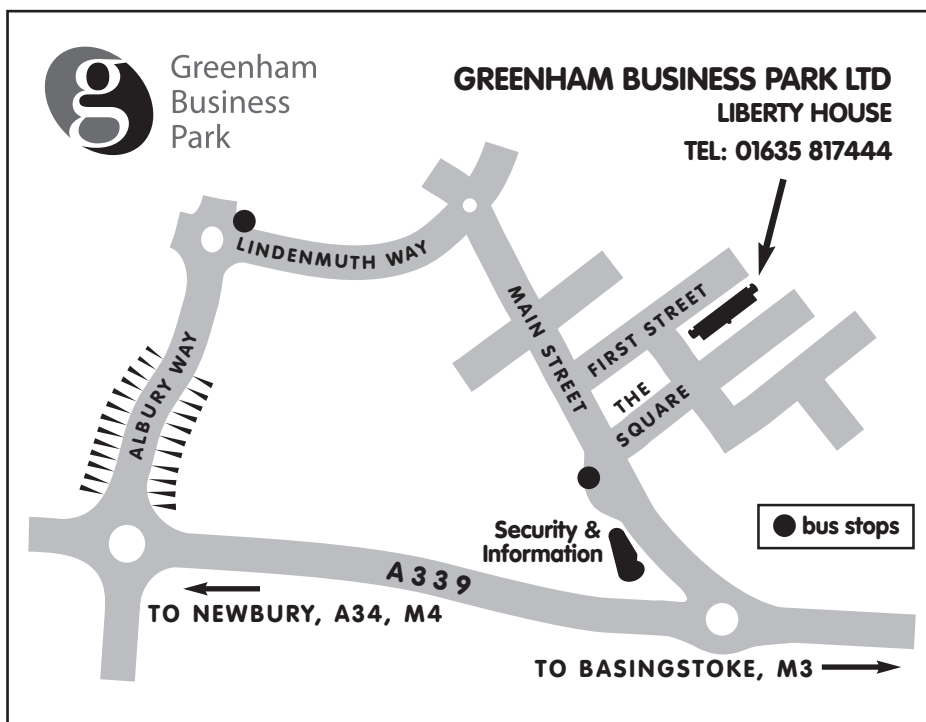

how to find Greenham Business Park

catch the **free**
103 shuttlebus
from Newbury

Newbury - Greenham BusinessPark

Mondays to Fridays except public holidays

Newbury Bus Station	Newbury College	Greenham Business Park
06.35	06.48 (S)	06.52
07.35	07.48 (S)	07.52
08.35	08.48 (S)	08.52
09.35	09.48 (S)	09.58
10.35	10.44	10.58
11.35	11.44	11.58
12.35	12.44	12.58
13.35	13.44	13.52
14.35	14.44	14.58
15.35	15.48 (S)	15.58
16.35	16.48 (S)	16.58
17.35	17.48 (S)	17.58
18.35	18.48 (S)	18.58

Park times are shown for the Security Lodge on Main St. For times at Venture West add 3 minutes.

(S): Sandleford for Newbury College

Greenham Business Park - Newbury

Mondays to Fridays except public holidays

Greenham Business Park	Newbury College	Newbury Bus Station
06.10	06.14 (S)	06.27
07.10	07.14 (S)	07.27
08.10	08.19 (S)	08.32
09.10	09.19 (S)	09.32
10.10	10.23	10.32
11.10	11.23	11.32
12.10	12.19 (S)	12.32
13.10	13.23	13.32
14.10	14.23	14.32
15.10	15.20	15.32
16.10	16.20	16.32
17.10	17.15	17.27
18.10	18.15	18.27

Park times are shown for the Security Lodge on Main St. For times at Venture West subtract 3 minutes.

(S): Sandleford for Newbury College

how to find Greenham Business Park Ltd

or cycle across
the Common